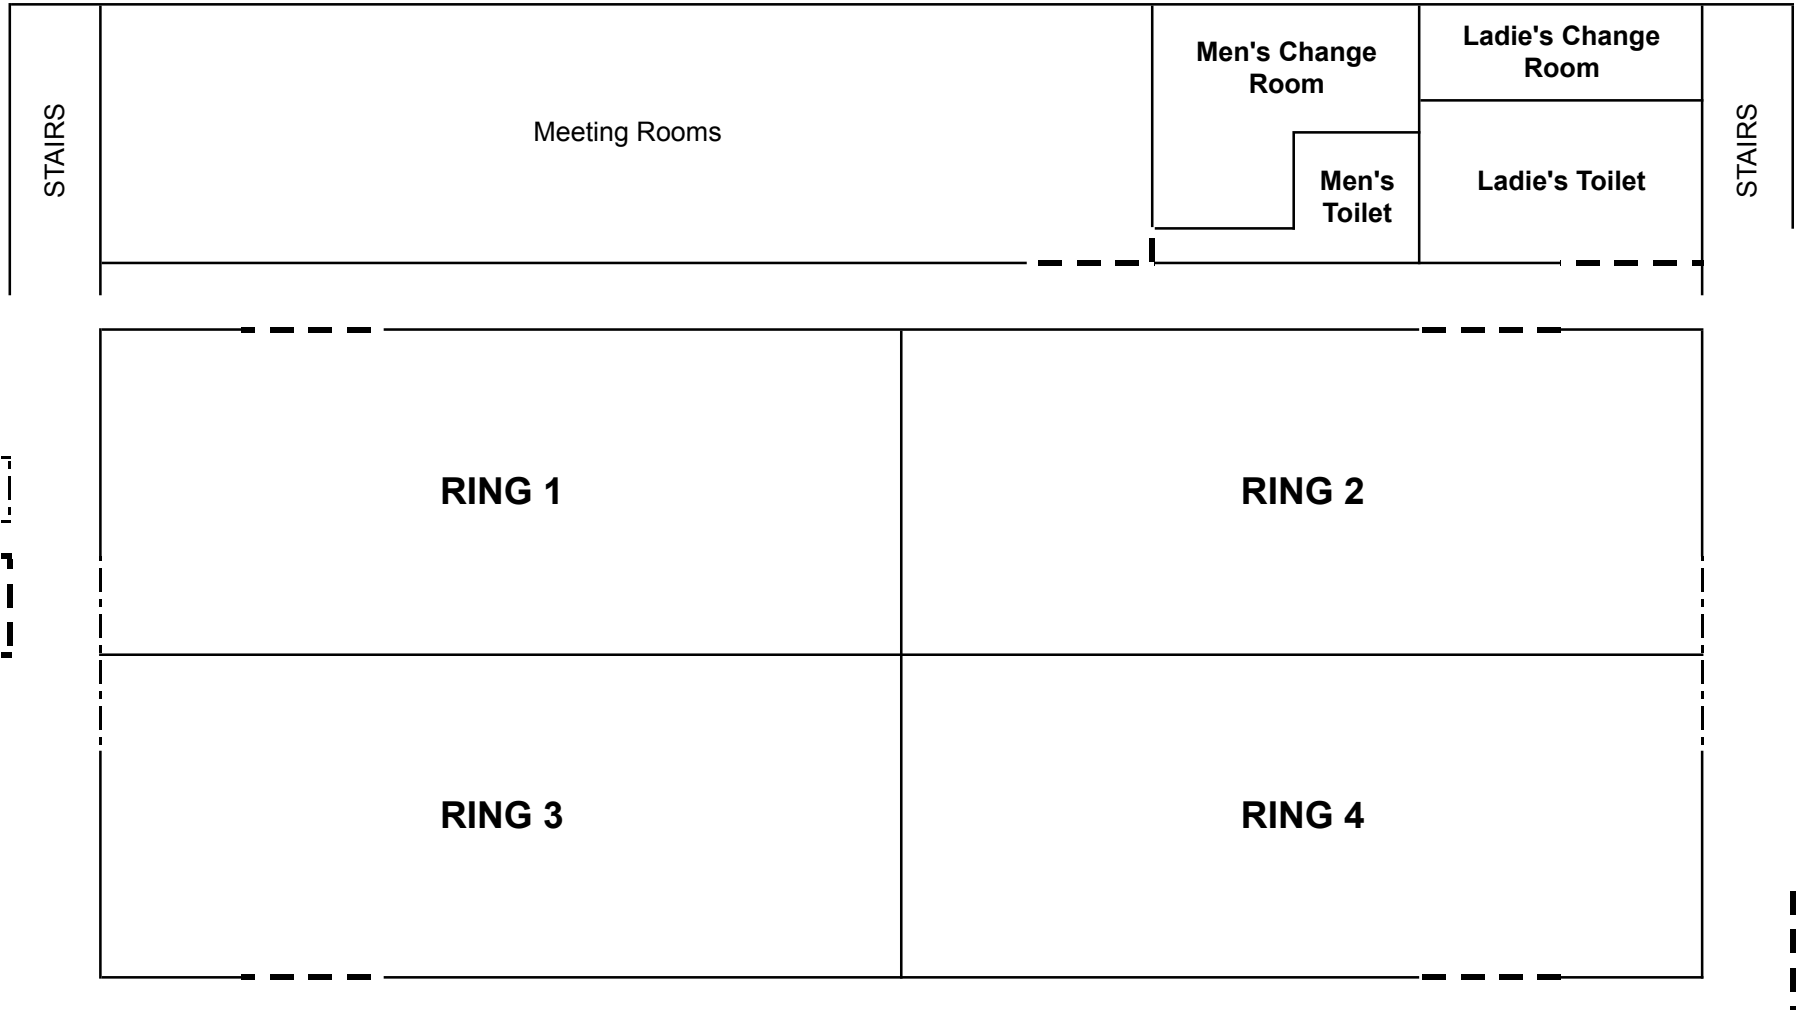

INDOOR RING LAYOUT

Bulla Exhibition Centre, Uniting Lane, Bulla (Melway 177 G9)

||
||
||
||